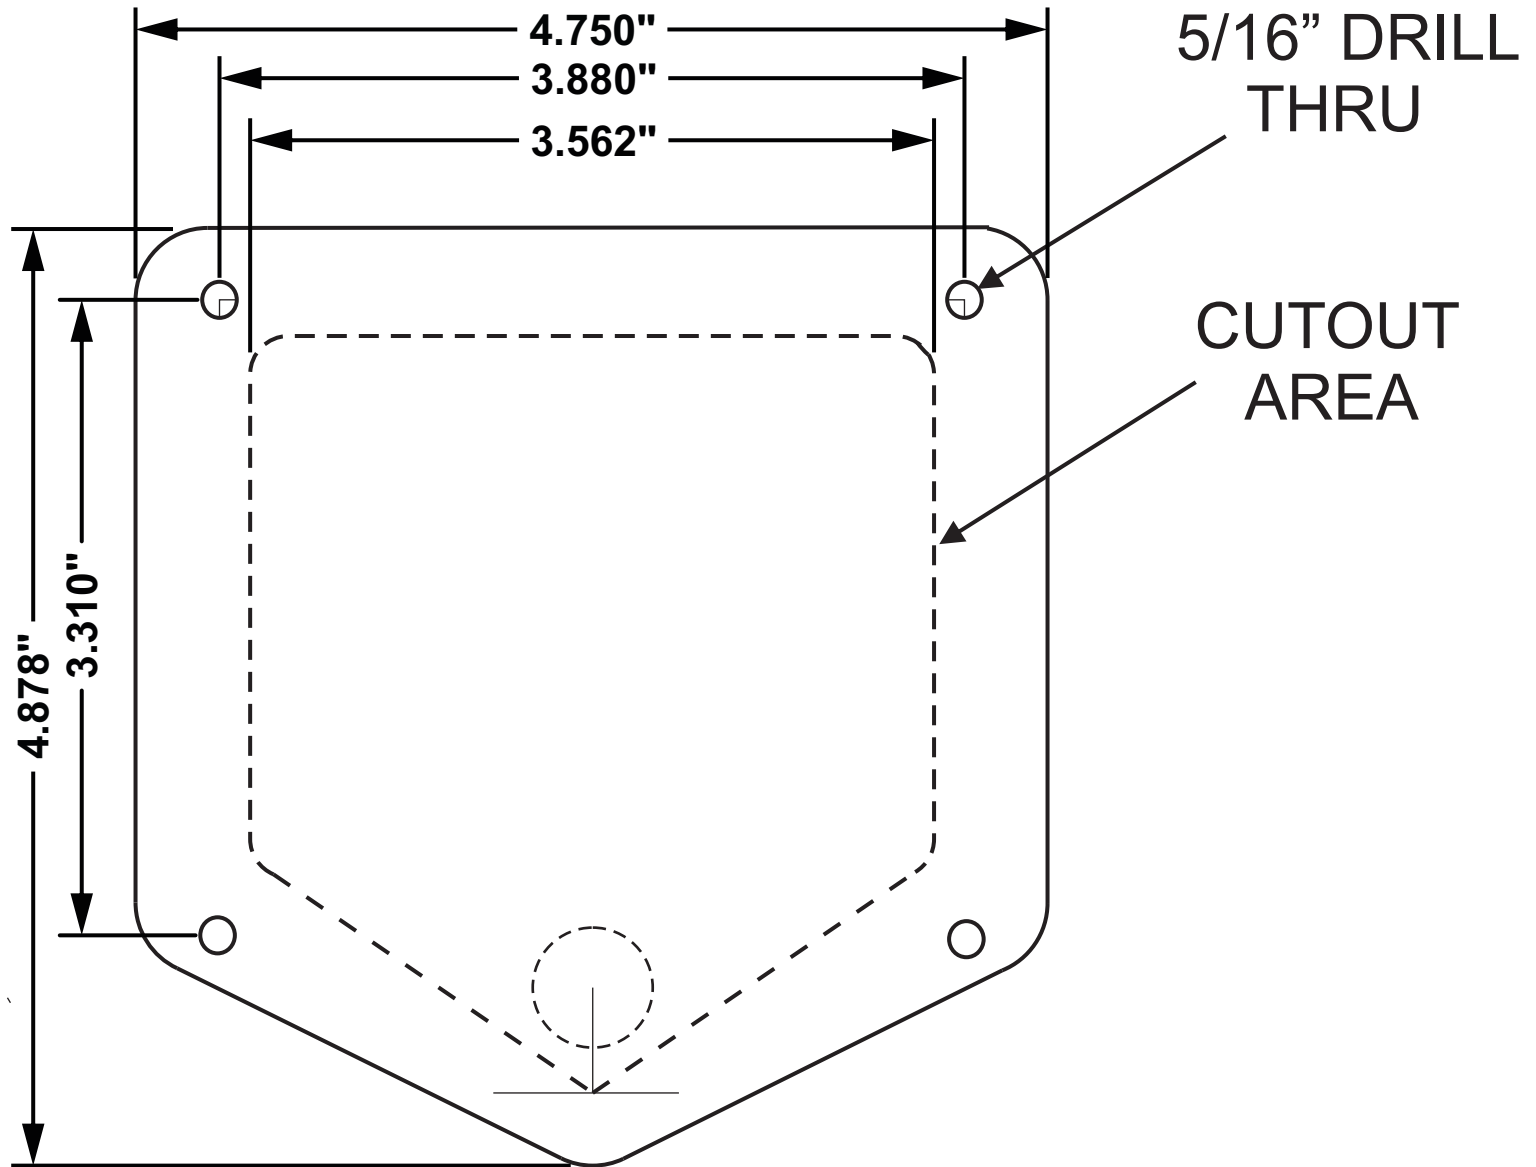

SKU 13004 (FT2500) CUTOUT TEMPLATE TO SCALE

KAY ENTERPRISES
DOGBOXPARTS.COM 651/888-6678